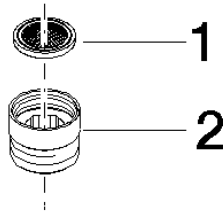

Adapter for shower outlet 3/8" x 1/2" - Matte Black

IMO

12 202 979

- adapter M 20 x 1 female thread x 1/2" male thread for the connection of a shower hose 1/2" female thread

Fits: IMO, LULU, MADISON, MEM, TARA, CL.1, LISSÉ, VAIA, META, CYO

12 202 979

mm [inches]

12 202 979

Parts for other finishes can be found here: [Chrome](#)

Spare parts list

No.	Item Number	Name	Quantity used	Delivery time
1	09 23 01 039 90	sieve	1	2
2	09 24 03 141 20-33	adaptor	1	30