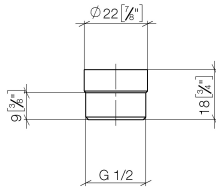

Adapter for shower outlet 3/8" x 1/2" - Matte Black

IMO

12 202 979

- adapter M 20 x 1 female thread x 1/2" male thread for the connection of a shower hose 1/2" female thread

Fits: IMO, LULU, MADISON, MEM, TARA, CL.1, LISSÉ, VAIA, META, CYO

12 202 979

mm [inches]

12 202 979

Parts for other finishes can be found here: [Chrome](#)

Spare parts list

No.	Item Number	Name	Quantity used	Delivery time
1	09 23 01 039 90	sieve	1	2
2	09 24 03 141 20-33	adaptor	1	30